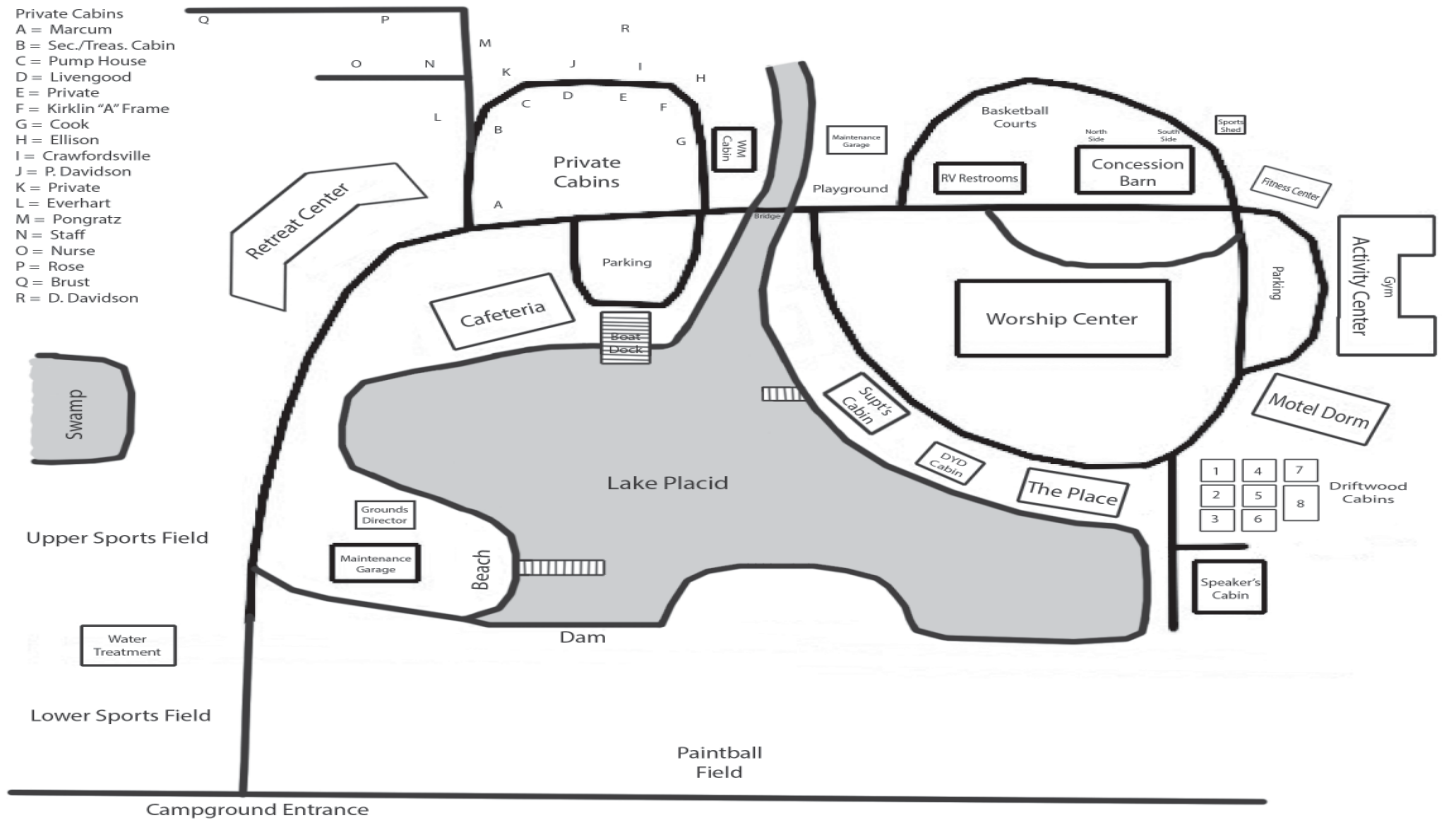

# Lake Placid Christian Conference Center

- Private Cabins
- A = Marcum
- B = Sec./Treas. Cabin
- C = Pump House
- D = Livengood
- E = Private
- F = Kirklin "A" Frame
- G = Cook
- H = Ellison
- I = Crawfordsville
- J = P. Davidson
- K = Private
- L = Everhart
- M = Pongratz
- N = Staff
- O = Nurse
- P = Rose
- Q = Brust
- R = D. Davidson

# Lake Placid Christian Conference Center